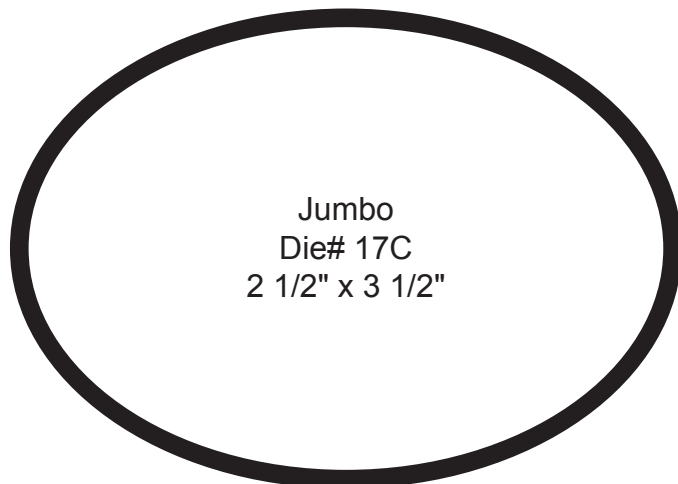

Custom Foil Seals Ovals - Jumbo